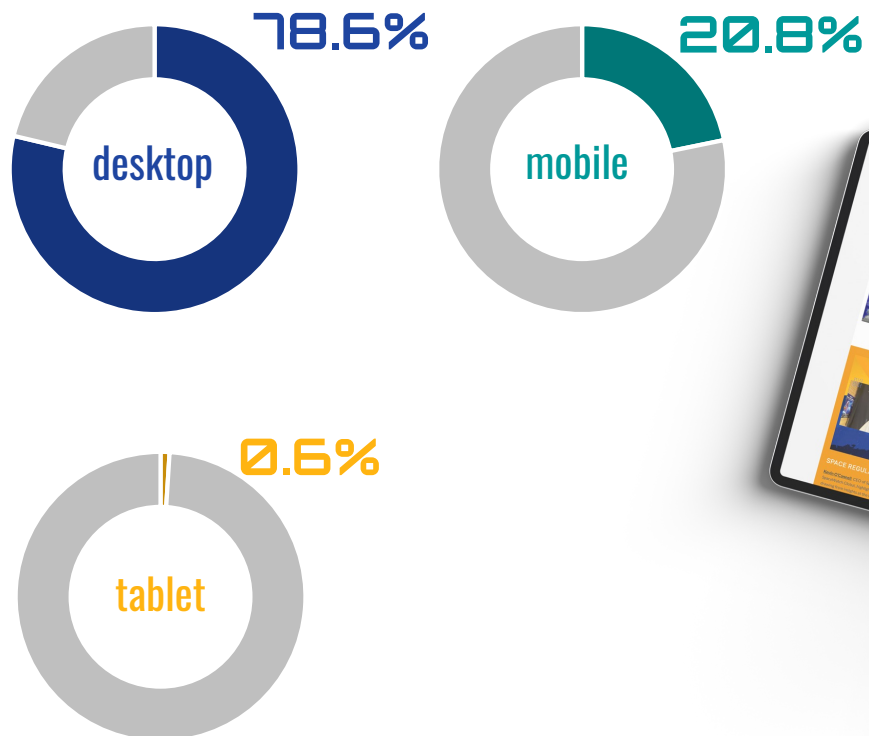

Your independent editorial outreach and voice in the global space market
Multi Channel Media Publishing and Community Platform

STATISTICS

ONLINE AUDIENCE

SpaceWatch.Global Website

ONLINE AUDIENCE

Audience in Europe has been expanded compared to US and Asia especially in the last quarter

ONLINE AUDIENCE

SpaceWatch.Global Website user profile

SOCIAL MEDIA AUDIENCE

SpaceWatch.Global @ Social Media

SpaceWatch.Global publishes

6,500 posts

per year via Social Media channels reaching
more than

101.200 followers .

50.985 MINUTES NEW IN 12 MONTH

New SpaceWatch.Global Video Content
on YouTube channel within this year

15.500 VIEWERS / YEAR

Avg. viewers on SpaceWatch.Global
YouTube channel over the year.

921,2K IMPRESSIONS / YEAR