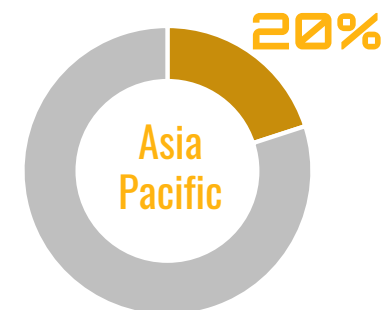

ONLINE AUDIENCE

SpaceWatch.Global Website user profile

SOCIAL MEDIA AUDIENCE

SpaceWatch.Global @ Social Media

SpaceWatch.Global publishes

6,500 posts

per year via Social Media channels reaching
more than

101.200 followers .