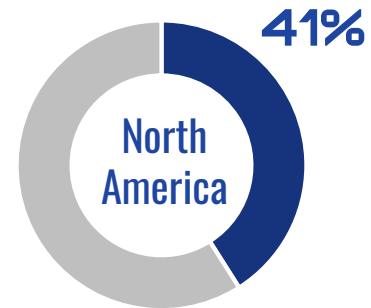

ONLINE AUDIENCE

SpaceWatch.Global Website user profile

SOCIAL MEDIA AUDIENCE

SpaceWatch.Global @ Social Media

SpaceWatch.Global publishes

6,500 posts

per year via Social Media channels reaching
more than

101.200 followers .