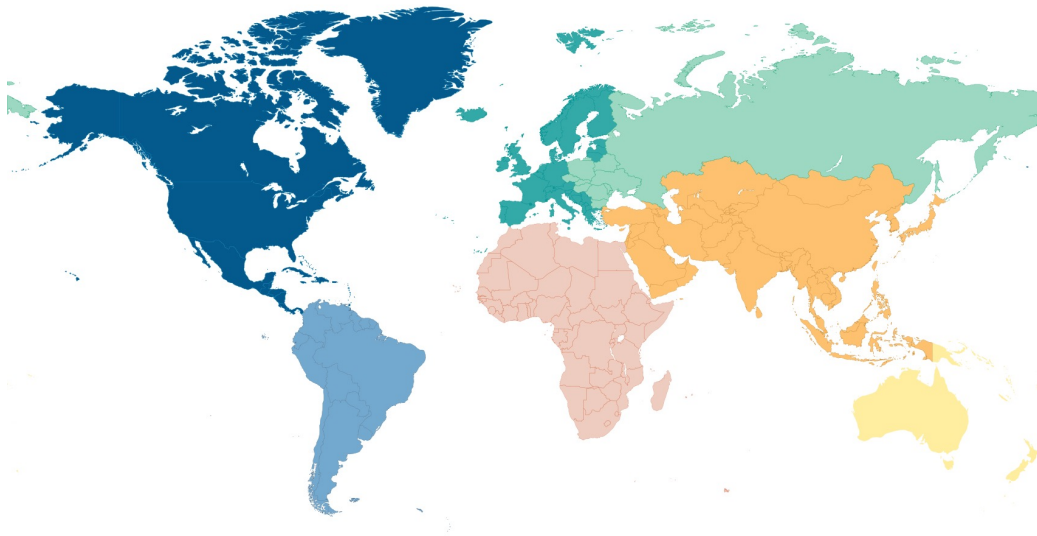

Your independent editorial outreach and voice in the global space market
Multi Channel Media Publishing and Community Platform

STATISTICS

ONLINE AUDIENCE

SpaceWatch.Global Website

ONLINE AUDIENCE

Audience in Europe has been expanded compared to US and Asia especially in the last quarter

ONLINE AUDIENCE

SpaceWatch.Global Website user profile

SOCIAL MEDIA AUDIENCE

SpaceWatch.Global @ Social Media

SpaceWatch.Global publishes

6,500 posts

per year via Social Media channels reaching
more than

101.200 followers .

50.985 MINUTES NEW IN 12 MONTH

New SpaceWatch.Global Video Content
on YouTube channel within this year

15.500 VIEWERS / YEAR

Avg. viewers on SpaceWatch.Global
YouTube channel over the year.

921,2K IMPRESSIONS / YEAR