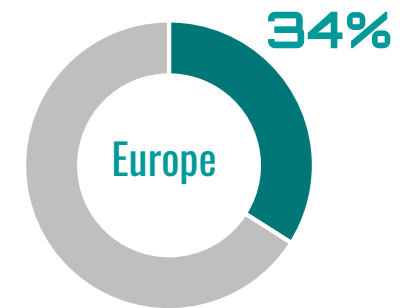

Your independent editorial outreach and voice in the global space market
Multi Channel Media Publishing and Community Platform

STATISTICS

ONLINE AUDIENCE

SpaceWatch.Global Website

ONLINE AUDIENCE

Audience in Europe has been expanded compared to US and Asia especially in the last quarter

ONLINE AUDIENCE

SpaceWatch.Global Website user profile

SOCIAL MEDIA AUDIENCE

SpaceWatch.Global @ Social Media

SpaceWatch.Global publishes

6,500 posts

per year via Social Media channels reaching
more than

101.200 followers .