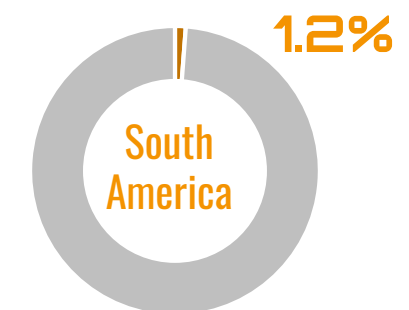

ONLINE AUDIENCE

SpaceWatch.Global Website user profile

SOCIAL MEDIA AUDIENCE

SpaceWatch.Global @ Social Media

SpaceWatch.Global publishes

6,500 posts

per year via Social Media channels reaching
more than

101.200 followers .